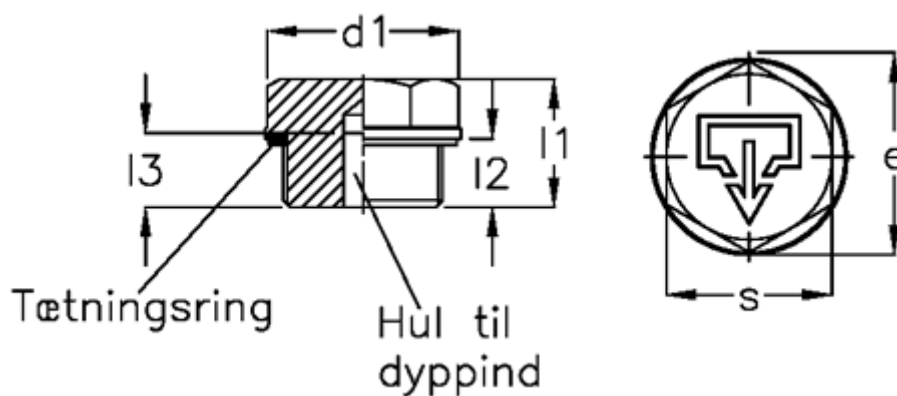

Article number: 20247528

Description: E+G

Threaded plug GN 742-22-G3/8-AS-1

Measures

d1 = 22

d2 = G3/8

d4 = M5

e = 20.8

l1 = 15.5

l2 = 8.0

s = 18